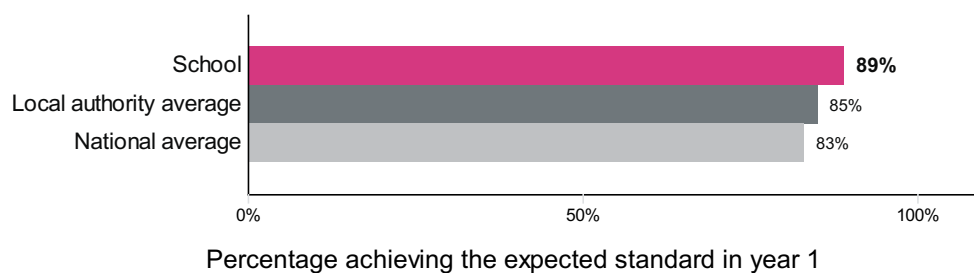

This is the ASP default view

St James' Church of England Primary School (URN: 100829)

Phonics screening check

This is provisional data for 2017/18.

Percentage achieving the expected standard in phonics

Number of pupils = 61