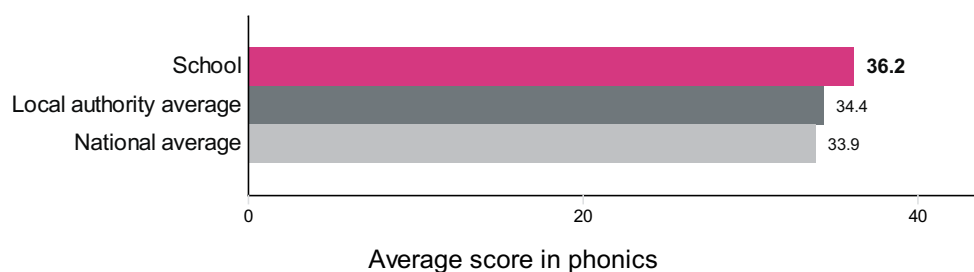

Phonics average score

Number of pupils = 61