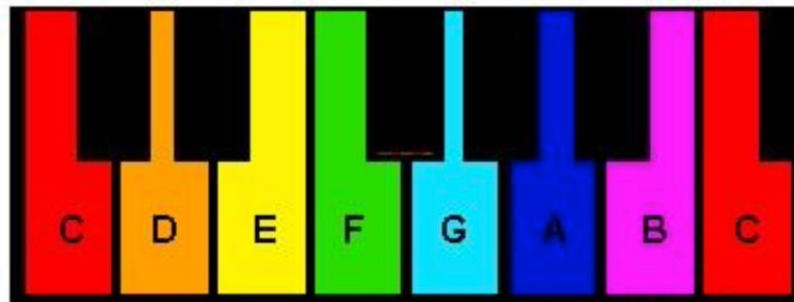

Musical Notation

The Notes